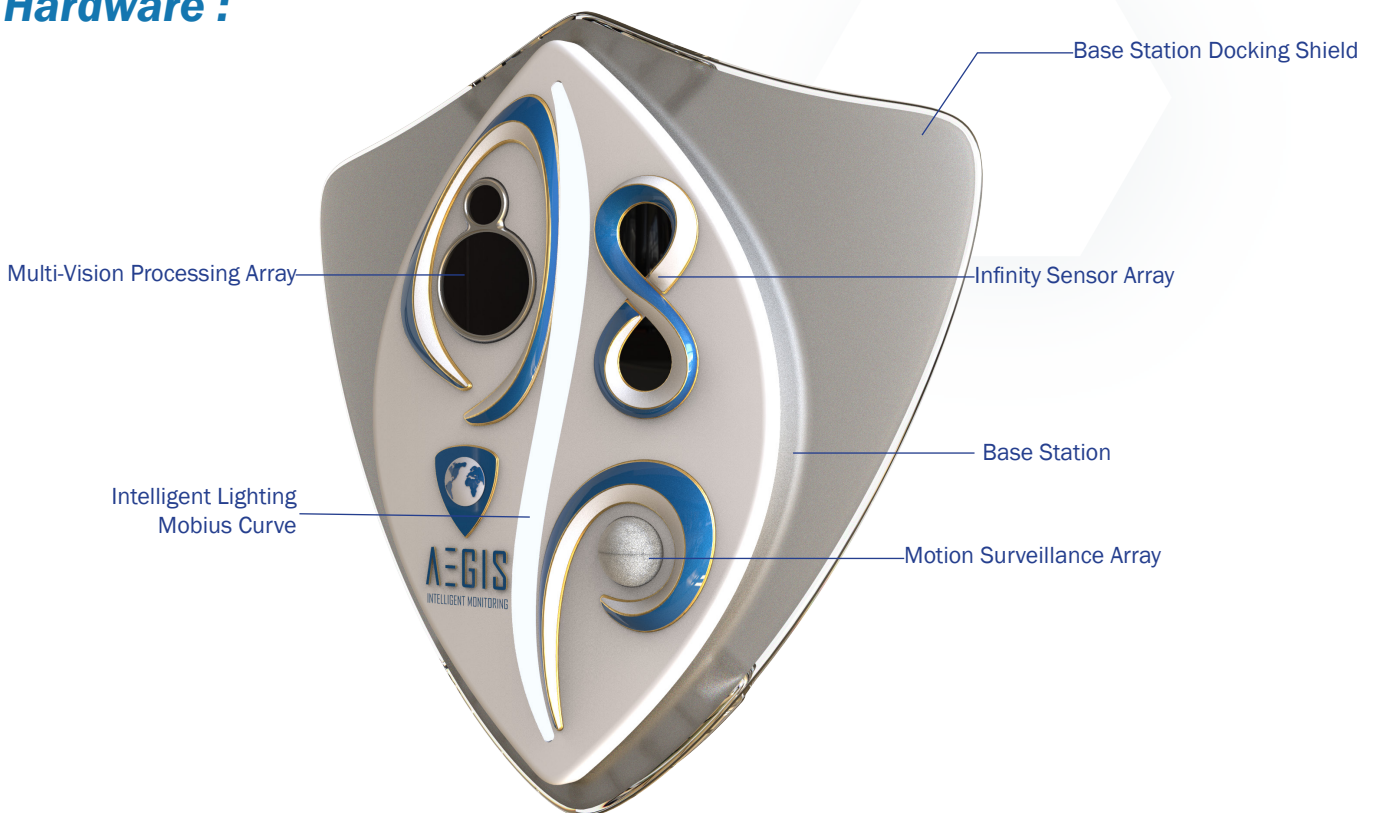

Indoor Air Quality Monitoring

AEGIS is equipped with an advanced air quality sensor suite. AEGIS monitors TVOCs, CO, CO₂, Particulate Matter (0.1, 0.3, 0.5, 1.0, 2.5, 5.0, 10) and provides you with an AQI (Air Quality Index - an EPA based rating of your air quality). These informational alerts are color coded and easily understandable. ***In addition to alerts, AEGIS also provides suggestions on how to improve your air quality. AEGIS can even be configured to call the authorities if the situation is hazardous to life. No more accidental deaths due to poisonous gases leaking into your home while you and your loved ones are asleep.***

Intelligent DSP

AEGIS' on-board Wi-Fi and Bluetooth modules link all forms of wireless media and entertainment devices into an interconnected network in your home. AEGIS can turn your smart speaker into a loud speaker, which you can use to communicate directly with anyone in your home from anywhere in the world. ***Your son can't hear you because his music is too loud? AEGIS can connect directly to his headset, speakers, or TV enabling you to say what you need to say!***

AEGIS deploys sound classification to alert you if it hears a gunshot, glass breaking, or your baby crying. ***AEGIS will even call 911 for you if it hears the panic phrase!***

Hardware :