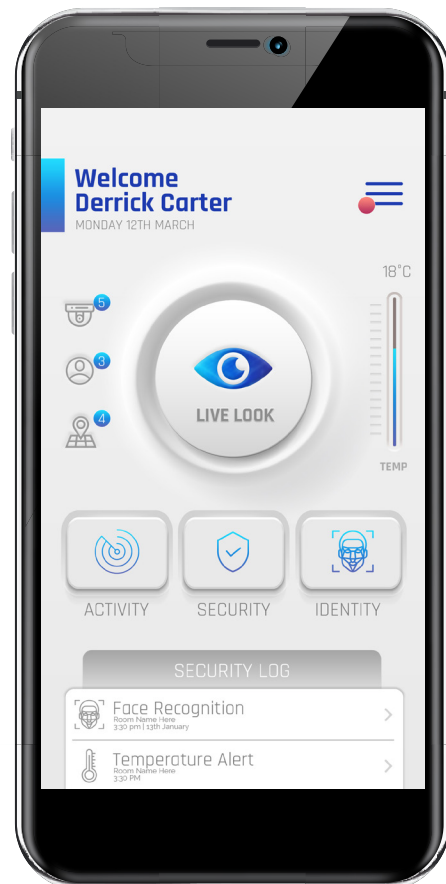

Live Look

AEGIS is equipped with an HD camera, a thermal camera, and several microphones – all working together to give the user an intimate view of his home, office, or place of business. Live Look delivers a live-feed of the monitored area to the user’s mobile device, and allows for two-way communication with anyone within the monitored area.

Identity Recognition

AEGIS is equipped with the most sophisticated facial recognition software on the market. ***AEGIS can determine if there is someone within the monitored area and identify that person as a registered family member, guest, or a stranger.*** AEGIS can track the activity of selected individuals and provide this activity data to the user. AEGIS creates and maintains a file on each individual being tracked, and all relevant data acquired while tracking is stored for later scrutiny by the user.

Temperature & Humidity Monitoring

AEGIS not only monitors it anticipates. So, if the temperature in your home is increasing or decreasing rapidly, AEGIS warns you long before the fire spreads or your pipes burst. **“If I turn the AC off now, will it be too hot in a few hours?” AEGIS knows, and will let you know before you fall asleep!!**